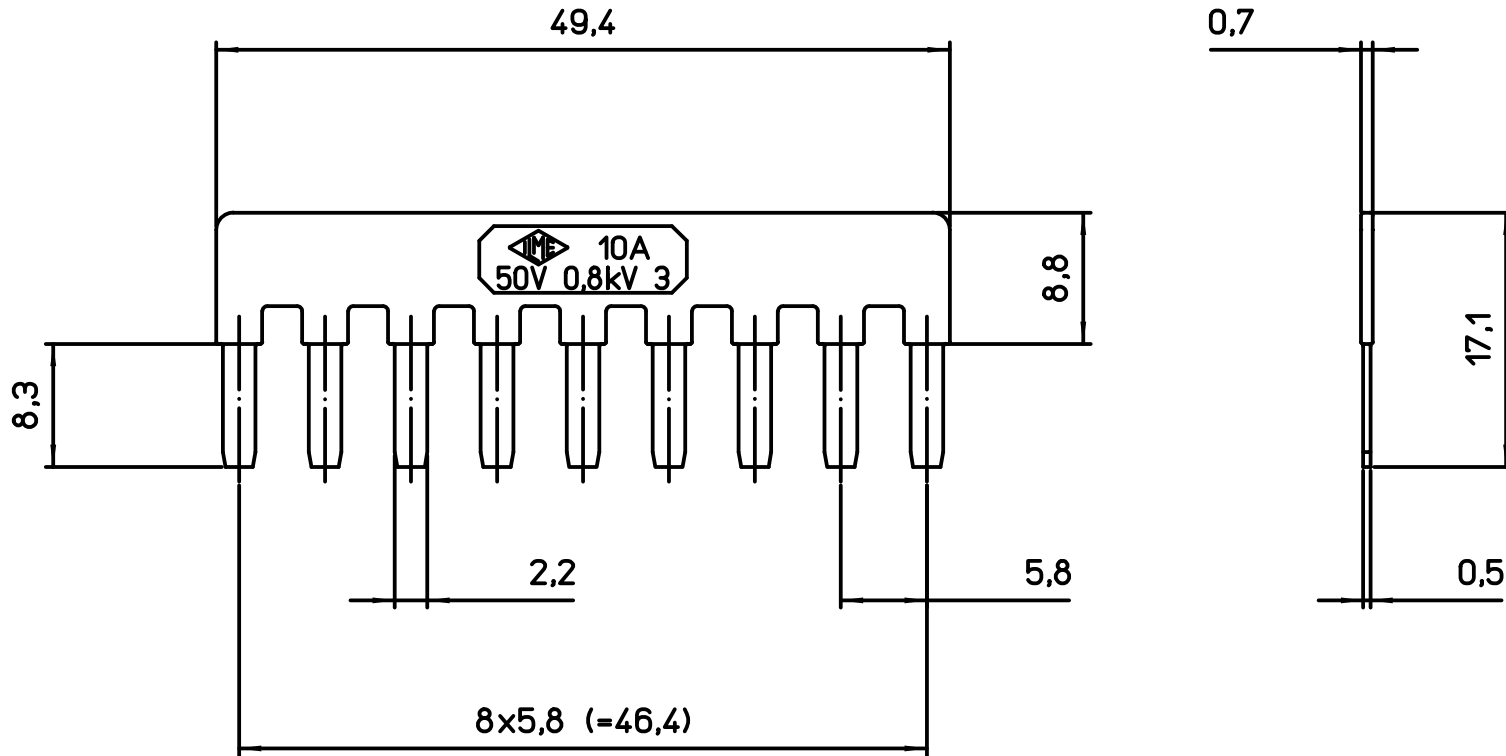

1

2

3

REV	DATA	FIRMA	
 Dimensione in mm		Simplified representation with dimensions without tolerance	
Original Size A4		CR BDSH9A Parallel bridge, 9-pin light blue colour (for neutral)	Scale 2:1
Date 14/11/19			
Sign. Pitasi B.			